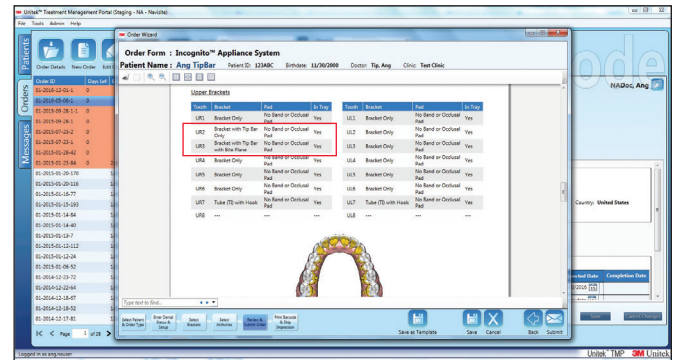

Figure 2

9. Who should I call with questions or concerns about Incognito Brackets with Tip Bar?

Contact your local sales representative or call customer service at 800-401-3001.