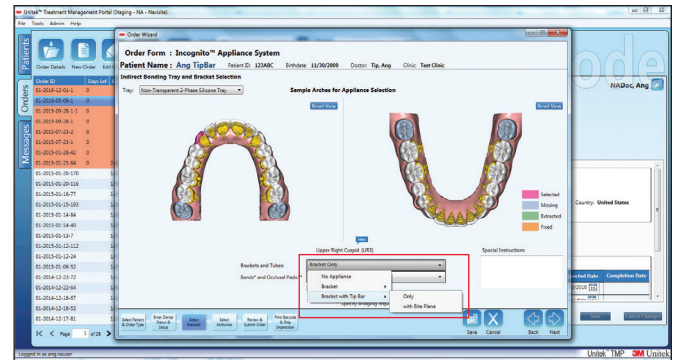

“5 of the 5 customers in an evaluation stated that the level of ease for ligating with the Incognito Brackets with Tip Bar is equal to the level of ease for ligating with the Incognito conventional bracket.”¹